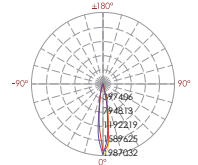

Light Distribution Curve