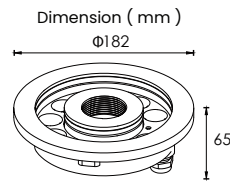

### ■ Specification

Daya (W)	Input Voltage	Frequency Amp	LED Efikasi	Total Lumen	CRI	Temperatur Warna	Proteksi	Material
28,8W	DC 12V, 24V	50/60Hz	100Lm/W	2.880Lm	>80Ra ( Optional >90Ra )	3000K-6000K, RGB	IP68	Hard chromeplated molding shaped stainless steel

Model : ZERN-UWLH-28,8W

Light Distribution Curve

Application

\* Easy maintenance

- Modular LED for easy replacement
- Opening and closing possible of LED module part and power supply part
- Customizable beam angle
- Temperature max 50°